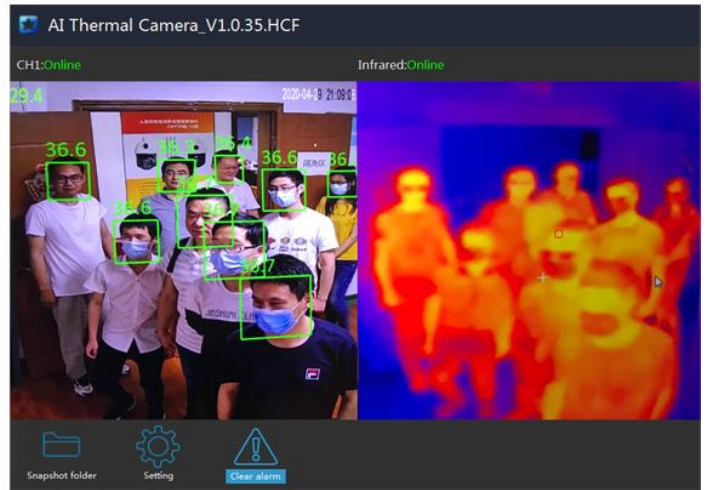

Thermal & Optical Bi-spectrum Network Bullet Camera

- High sensitivity sensor with 256 x 192 thermal resolution;
- NETD is less than 60mk (@25° C, F#=1.0);
- Temperature detection rang:-15° C-150° C; precision: min ± 0.3 °C;
- Up to 15 palettes of adjustable color;
- Support real-time display and overlay of human body temperature OSD;
- 1/2.8" 2.0M CMOS Sensor;
- High quality imaging with 1920X1080@30fps resolution;
- Support for multi-person detection;
- Support for capture and save in pc of personnel in and out.

Min. Illumination	Color: 0.005Lux @ (F1.2, AGC ON), B/W: 0.001 Lux @ (F1.2, AGC ON)
Field of View	84° × 45° (H × V)
Focal Length	4mm
Shutter Speed	1s to 1/100,000s
White Balance	Auto/Manual/ATW (Auto-tracking White Balance)/Indoor/Outdoor/Daylight Lamp/Sodium Lamp
Day & Night	ModelR cut filter with auto switch
WDR	80 dB
Smart Function	
Face snapping	Built-in deep learning AI algorithm, Supports simultaneous detection of 20-30 faces
Temperature Measurement	Support global and local temperature
Temperature Range	From -15°C to +150°C
Temperature Accuracy	Target temperature 35°C ^ 38°C ±0.3 °C Target temperature 20°C ^ 33°C ±0.6 °C Target temperature 38°C ^ 50°C ±0.6 °C
Network	
Main Stream	Optical: 25fps(1920 × 1080, 1280 × 720)
Sub Stream	Thermal: 25fps(704 × 576, 352 × 288)
Video Compression	H.264 (Baseline/Main/High Profile) /MJPEG/H.265
Audio Compression	G .711u/G.711a/G.722.1/MP2L2/G.726/PCM
Protocols	TCP/IP, ONVIF, GB/T 28181, DHCP, RTP, RTSP, PPPoE, UPnP, UDP
API	ONVIF (Profile S, Profile G, Profile T), SDK
General	
Web Client Language	languages English, Chinese
Power	DC 12V, 0.65A
Work Temperature/Humidity	From -20°C to 55°C; Humidity: 95% or Less
Protection Level	IP65
Dimension	246 mm × 101 mm × 81 mm (with bracket)
Weight	Approx. 1.0 kg