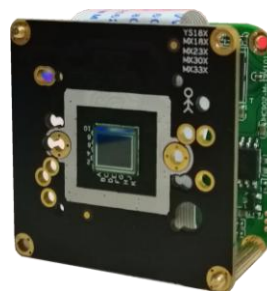

## IM50S35

### 5.0MP Low-illumination HD Network Camera Module

#### Key features:

- 1/2.8" Progressive Scan CMOS
- 2592X1944@30fps HD resolution
- True Day/Night, 3D DNR, Digital WDR
- Backlight compensation, and auto gain control (AGC)
- Support the P2P on Android, IOS
- Support ONVIF2.4
- H.265/H.264 main profile & M-JPEG dual-stream encoding, three simultaneous video streams
- Standard SDK(Linux,Windows), CGI, easily to be integrated with other digital system