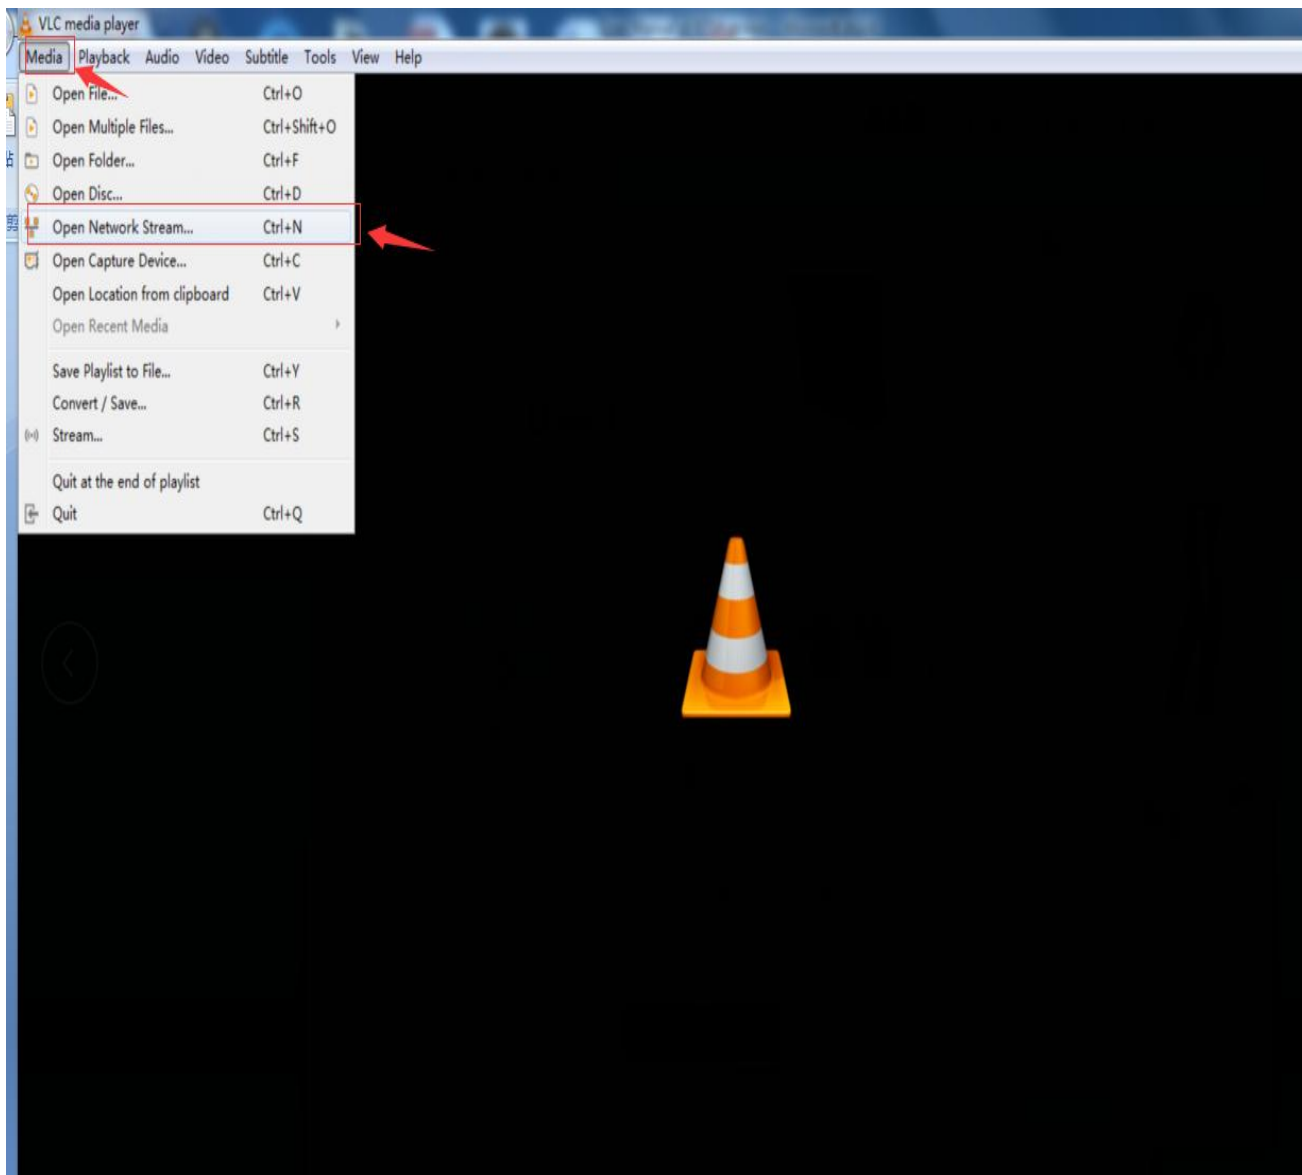

User Manual of RTSP-stream

1. Download and install VLC media player software.

2. Open VLC media player and enter RTSP-address.

3. Please enter the password of your camera (User : admin)

4.You can get the RTSP-stream.