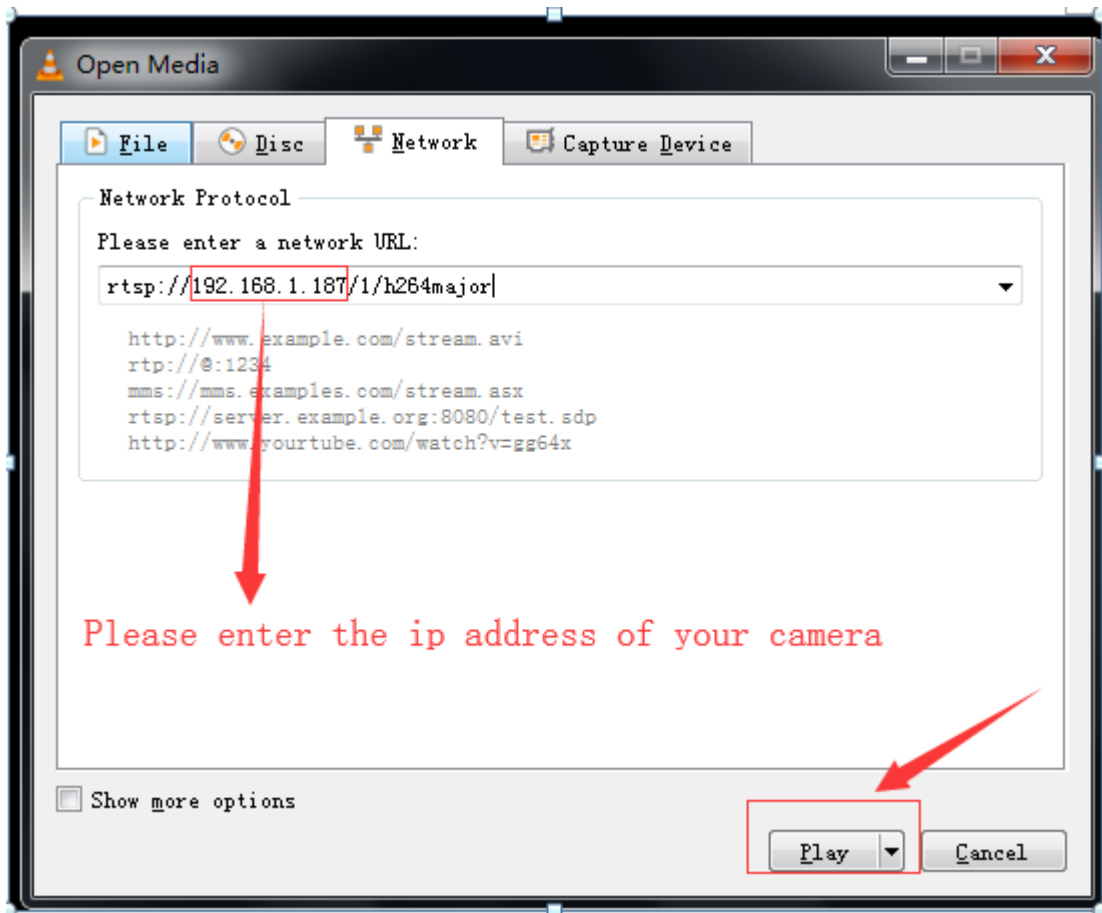

User Manual of RTSP-stream

1. Download and install VLC media player software.

2. Open VLC media player and enter RTSP-address.

3. Please enter the password of your camera (User : admin)

4.You can get the RTSP-stream.