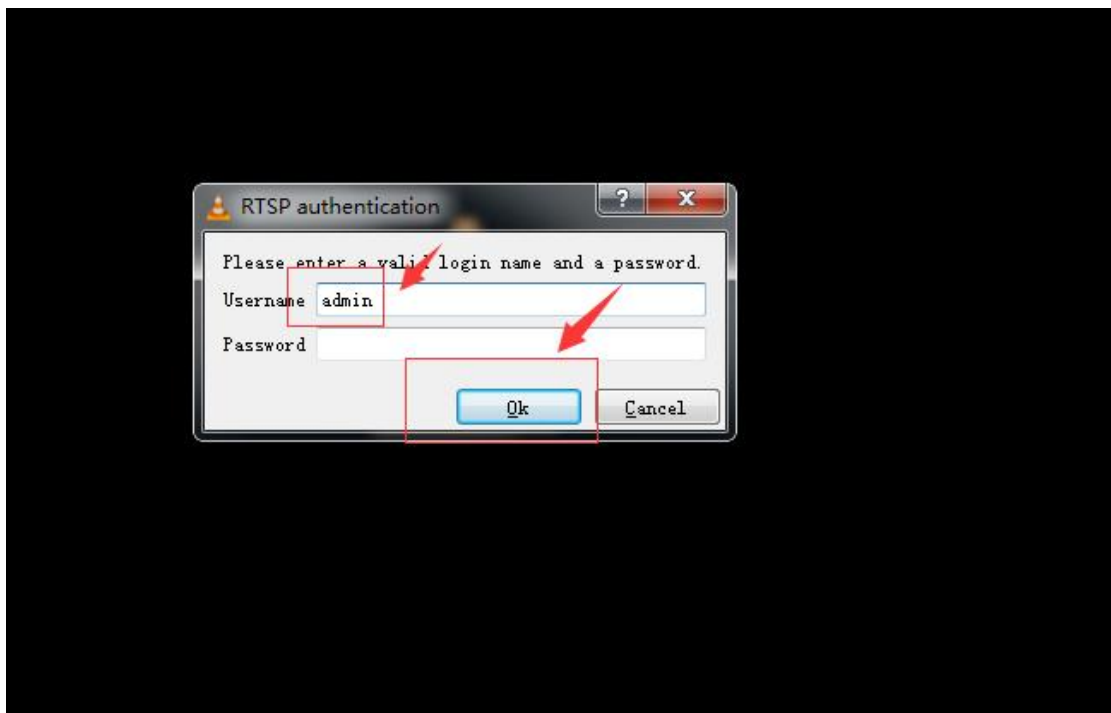

User Manual of RTSP-stream

1. Download and install VLC media player software.

2. Open VLC media player and enter RTSP-address.

3. Please enter the password of your camera (User : admin)

4.You can get the RTSP-stream.